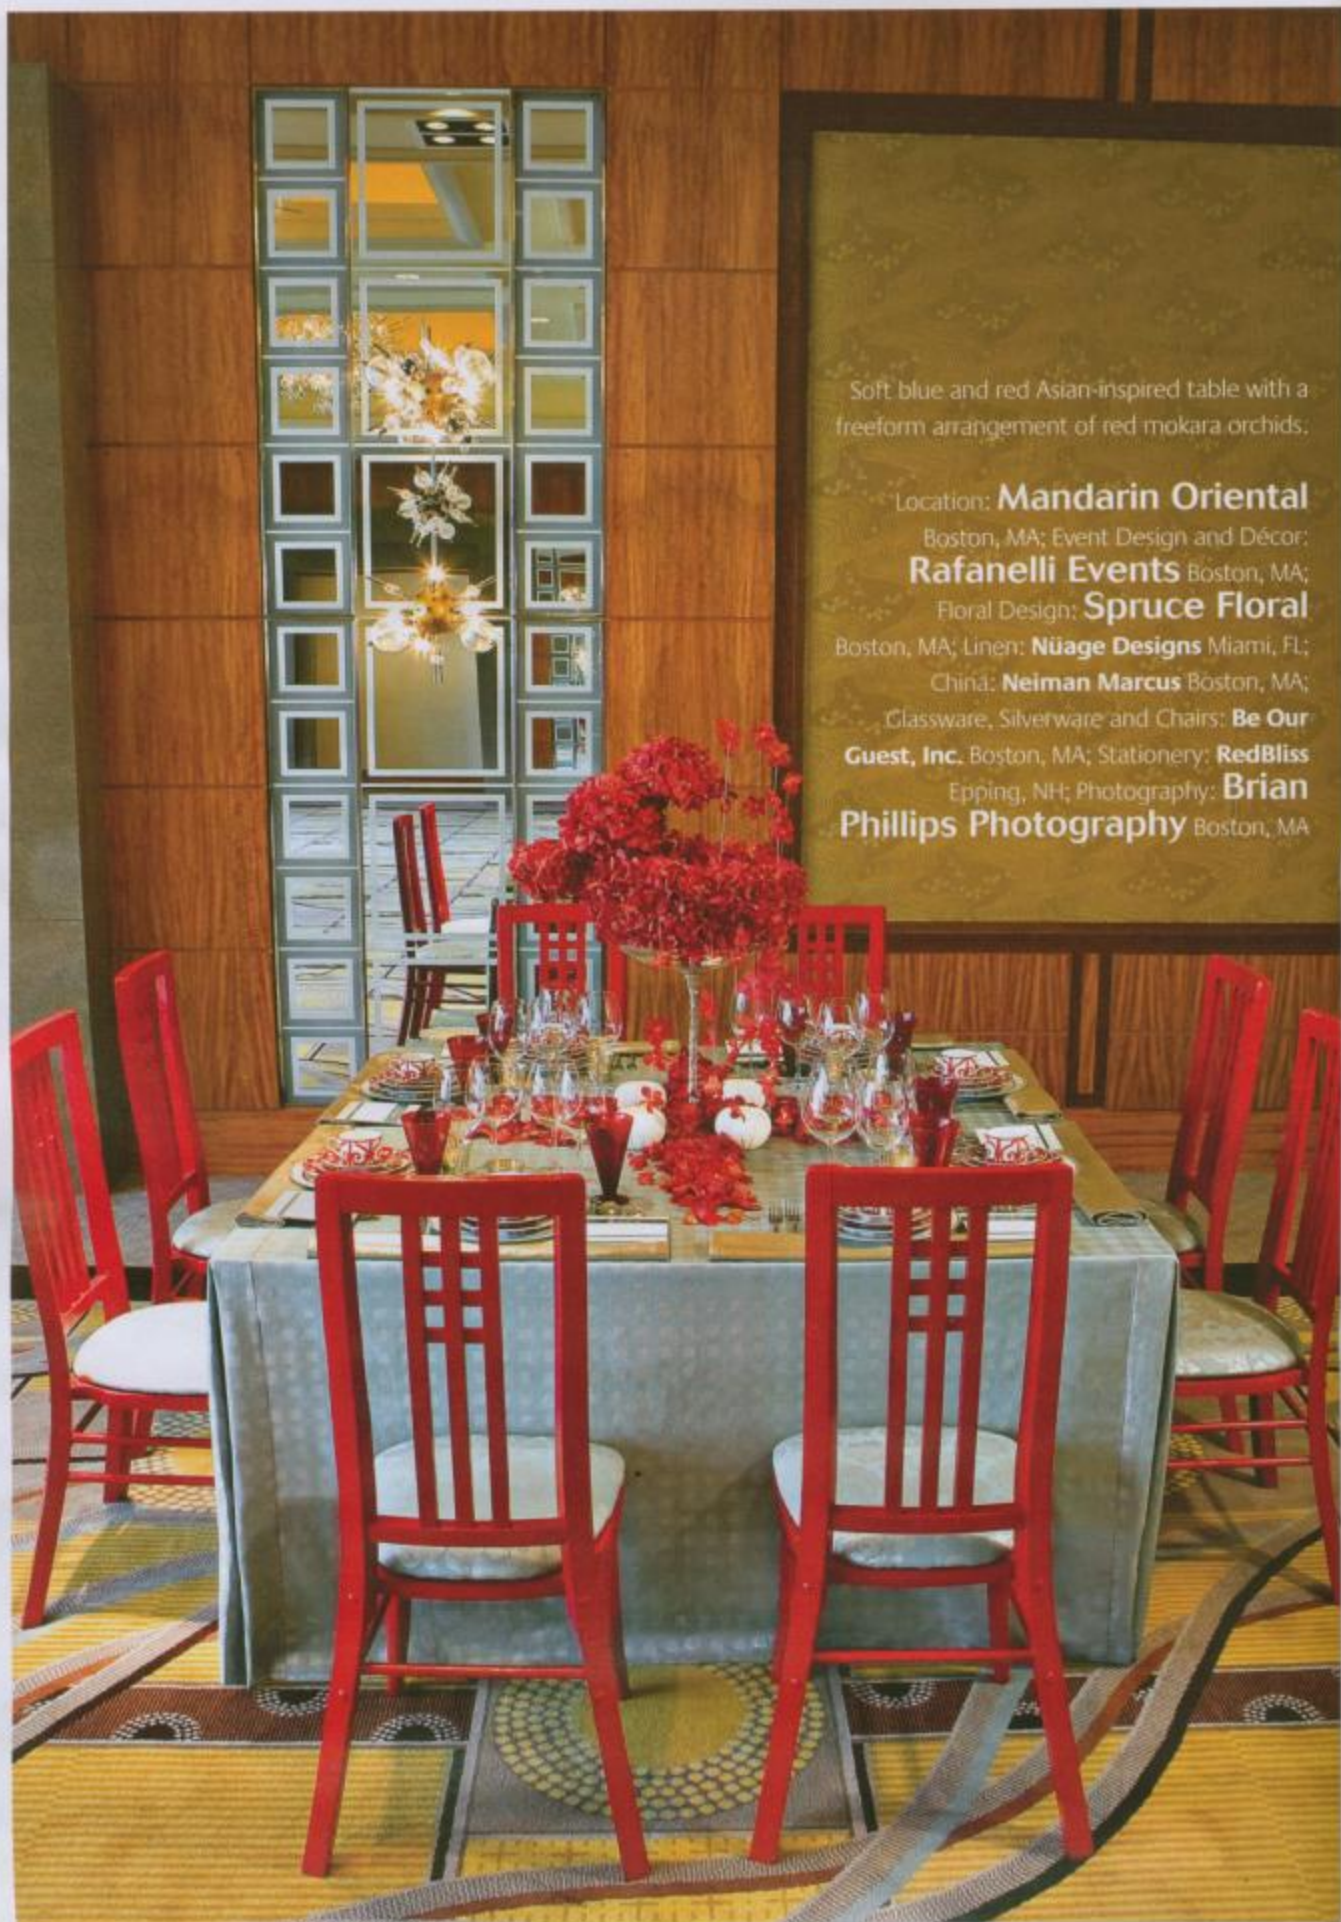

Soft blue and red Asian-inspired table with a freeform arrangement of red mokara orchids:

Location: **Mandarin Oriental**

Boston, MA; Event Design and Décor:

Rafanelli Events Boston, MA;

Floral Design: **Spruce Floral**

Phillips Photography Boston, MA

Modern table showcasing a collection of silver vessels and candles flanked with a combination of stools and chairs.

Location: **Mandarin Oriental** Boston, MA;
Event Design and Décor: **Rafanelli Events**
Boston, MA; China: **Louis Boston** Boston, MA;
Silver and Glassware: **Be Our Guest, Inc.** Boston, MA;
Chairs and Stools: **Kartell** Boston, MA; Stationery:
RedBliss Epping, NH; Photography: **Brian Phillips Photography** Boston, MA